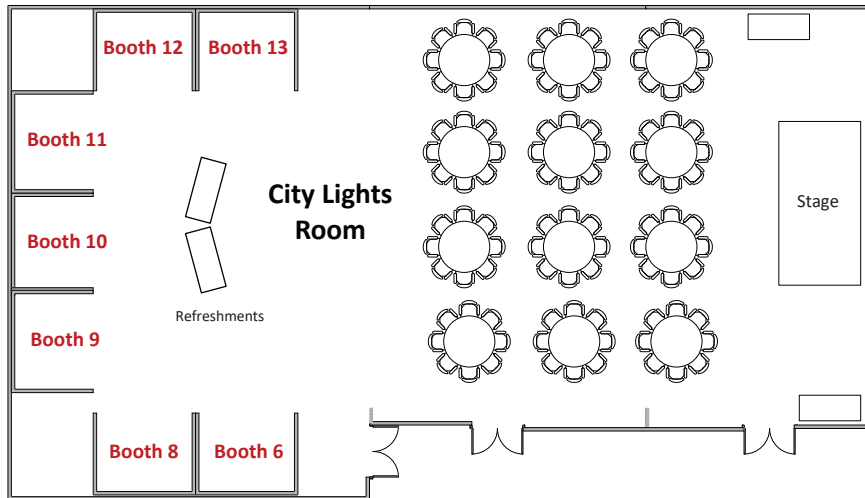

# Sheraton Denver West Hotel

## Floor Plan for TBM DiGs 2019 and Exhibitors Guide

### Table Top Exhibits

- A - Benjamin Media
- B - TunnelTalk
- C - Brierley
- D -
- E -