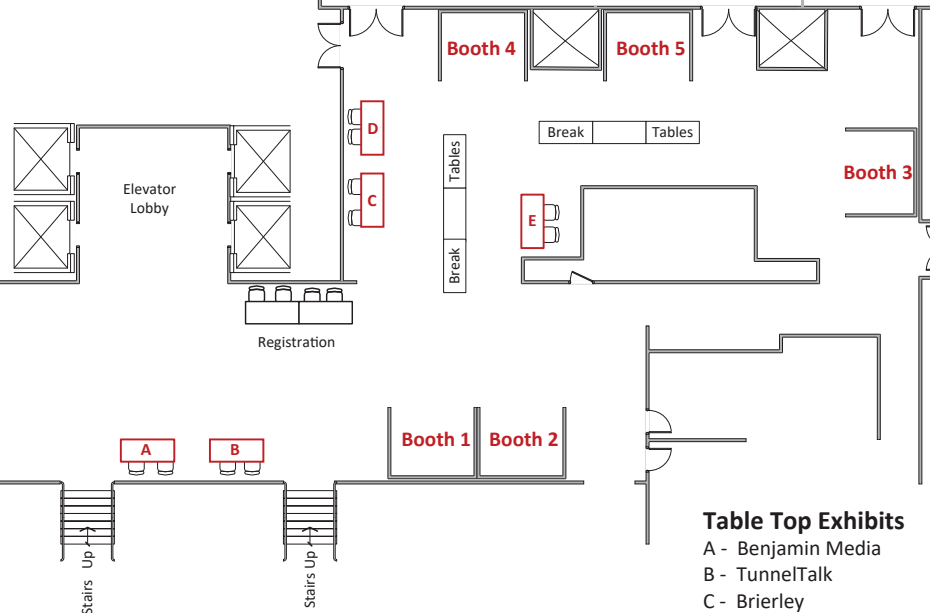

# Sheraton Denver West Hotel

## Floor Plan for TBM DiGs 2019 and Exhibitors Guide

### Exhibit Booths

- 01 -
- 02 -
- 03 -
- 04 -
- 05 -
- 06 - PPS-Poltinger Precision Systems GmbH
- 08 - Mapei
- 09 - CREG
- 10 - Herrenknecht
- 11 -
- 12 - Robbins
- 13 -

To City Lights Room

### Table Top Exhibits

- A - Benjamin Media
- B - TunnelTalk
- C - Brierley
- D -
- E -